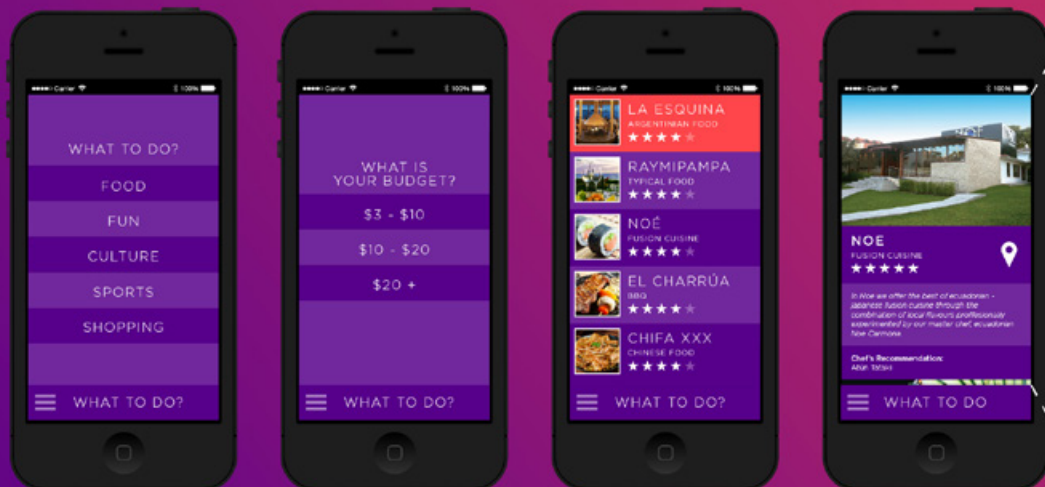

**POCKET
CITIES!**

**APLICACIÓN MÓVIL
GUÍA TURÍSTICA SOCIAL**

MAPA | TRADICIONAL

RUTAS TURÍSTICAS | SOCIAL/INTERACTIVO

¿QUÉ HACER? | SOCIAL

WUUF
pet rescue app

Home Screen

your profile

profile picture

configuration

tools

in-app notifications

Flyshionista
Purchase the newest and hottest
styles and earn money while traveling.

Style hunter
Find and buy the latest trends
in the discovery area.

Traveler
Make money shopping and delivering
requests made by hunters.

Connect and agree
Decide on price, delivery time
and location.

discover

requests

flights

notifications

profile

erase