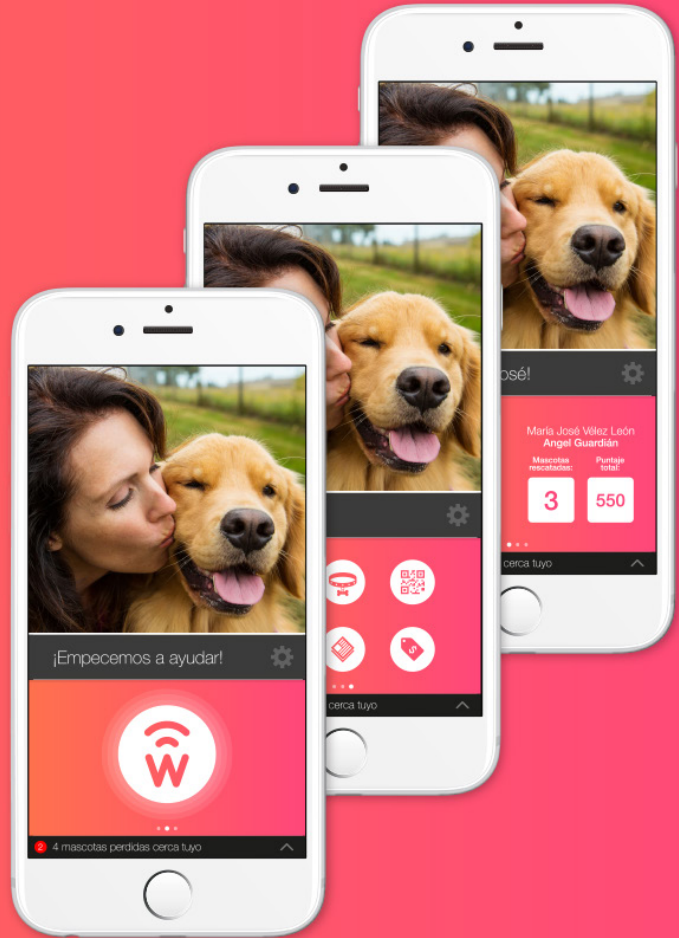

**POCKET
CITIES!**

**APLICACIÓN MÓVIL
GUÍA TURÍSTICA SOCIAL**

MAPA | TRADICIONAL

RUTAS TURÍSTICAS | SOCIAL/INTERACTIVO

¿QUÉ HACER? | SOCIAL

WUUF
pet rescue app

Home Screen

your profile

profile picture

configuration

tools

in-app notifications

Flyshionista
Purchase the newest and hottest
styles and earn money while traveling.

Style hunter
Find and buy the latest trends
in the discovery area.

Traveler
Make money shopping and delivering
requests made by hunters.

Connect and agree
Decide on price, delivery time
and location.

discover

requests

flights

notifications

profile

erase