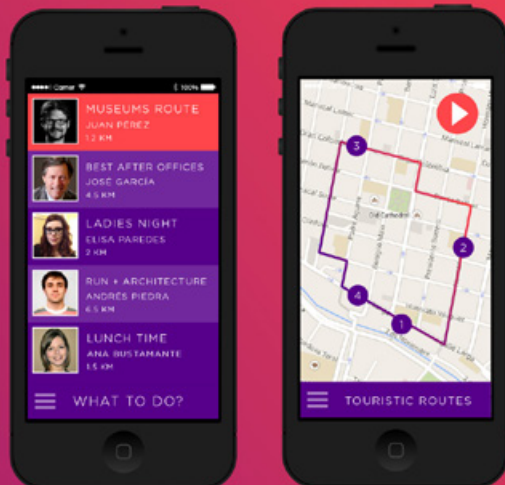

**POCKET
CITIES!**

**APLICACIÓN MÓVIL
GUÍA TURÍSTICA SOCIAL**

MAPA | TRADICIONAL

RUTAS TURÍSTICAS | SOCIAL/INTERACTIVO

¿QUÉ HACER? | SOCIAL

WUUF
pet rescue app

Home Screen

your profile

profile picture

configuration

tools

in-app notifications

Flyshionista
Purchase the newest and hottest
styles and earn money while traveling.

Style hunter
Find and buy the latest trends
in the discovery area.