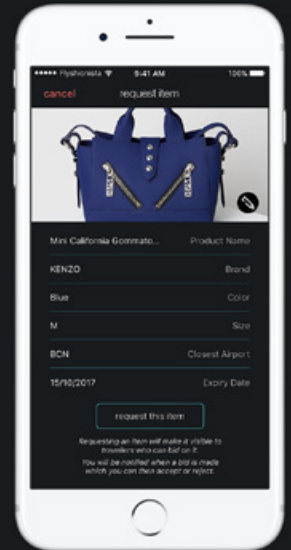

profile picture

configuration

tools

in-app notifications

Flyshionista
Purchase the newest and hottest
styles and earn money while traveling.

Style hunter
Find and buy the latest trends
in the discovery area.

Traveler
Make money shopping and delivering
requests made by hunters.

Connect and agree
Decide on price, delivery time
and location.

discover

requests

flights

notifications

profile

erase